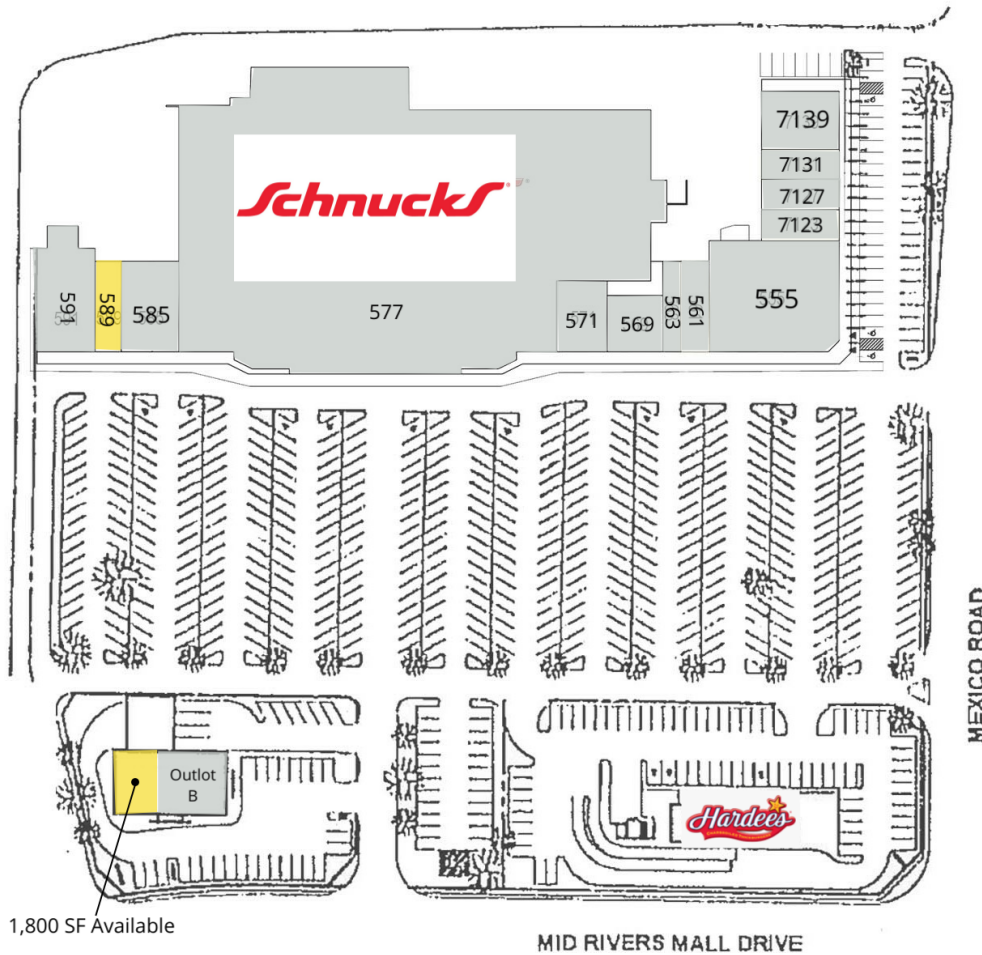

St. Peters Square

577 MID RIVERS MALL DRIVE | ST. PETERS, MO 63376

Suite	Tenant	Size
555	Pet Supplies Plus	8,500 SF
563	Great Clips	1,152 SF
569	Crown Optical	1,524 SF
571	Papa Murphy's	1,250 SF
577	Schnucks	74,672 SF
585	Chiro One	3,150 SF
591	AAA Auto Club	3,996 SF
7123	Mathnasium	1,110 SF
7127	Diamond Shoppe	1,110 SF
7131	CPR Cell Repair	1,110 SF
7139	El Maguey	3,600 SF
Outlot B	Heartland Dental	2,700 SF
Outlot	Hardees	0 SF
561	Bonsai Tea House	1,423 SF
589	Available	1,400 SF
Outlot A	Available	1,800 SF